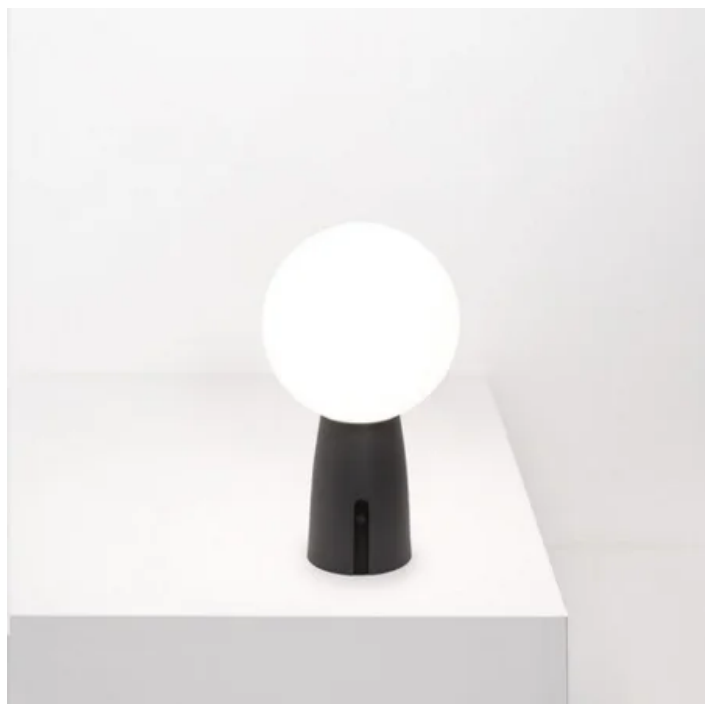

# Olimpia \_Table

Olimpia is a rechargeable battery-powered cordless table lamp. A "touch" control on the base allows switching on/off and dimming. It is suitable for both indoor and outdoor use (except gold and silver finishes). The color temperature of the light can be changed to warmer by swapping the filter onboard with the amber one (included). The lamp comes with a contact charging base; the battery charger is included.

Ø 15 cm  
Ø 5,9 in

26 cm  
10,2 in

Ø 8 cm  
Ø 3,1 in

LED sostituibile da tecnico

dimmable

IP54

## LD0900

	White	<b>B3</b>		Dark gray	<b>N3</b>
	Glossy gold	<b>O3</b>		Chrome	<b>C3</b>
<small>Not suitable for outdoor use</small>			<small>Not suitable for outdoor use</small>		
<hr/>					
<b>E3</b>					