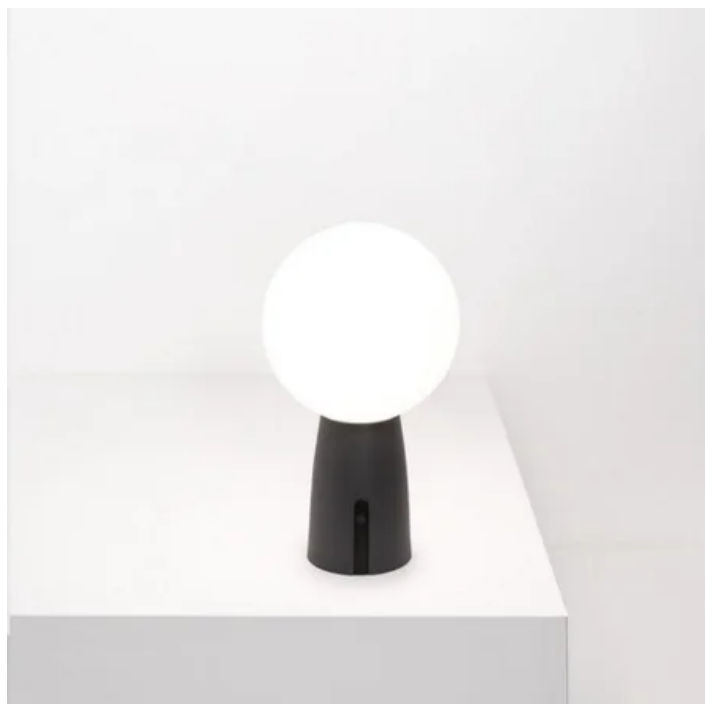

# Olimpia \_Table

Olimpia is a rechargeable battery-powered cordless table lamp. A "touch" control on the base allows switching on/off and dimming. It is suitable for both indoor and outdoor use (except gold and silver finishes). The color temperature of the light can be changed to warmer by swapping the filter onboard with the amber one (included). The lamp comes with a contact charging base; the battery charger is included.

Ø 15 cm  
Ø 5,9 in

26 cm  
10,2 in

Ø 8 cm  
Ø 3,1 in

LED sostituibile da tecnico

dimmable

IP54