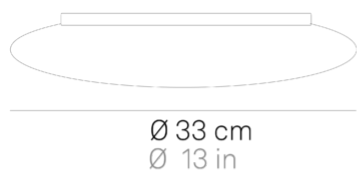

Mentos _wall-ceiling

Wall-ceiling and suspension lamps with diffuser in mouth-blown, satin-finish opal triplex glass; matt white painted metal frame. The Mentos collection features a special magnet fixing system for the glass component: this system simplifies and speeds up the installation and is highly practical when standard maintenance is required. The product is suitable for indoor use only.

11 cm
4,3 in

Ø 33 cm
Ø 13 in

Ø 55 cm
Ø 21,6 in

LED not dimmable IP20

LD110403

B

DESIGN IN ITALY BY ZAFFERANO SRL, MADE IN PRC
Zafferano SRL - Viale dell'Industria, 26 31055 Quinto di Treviso - Italy
www.zafferanoitalia.com

Mentos _wall-ceiling

Lighting specifications

source	LED
type	SMD
total power	30.0 W
power LED	24 W
color temperature	3000 K
lumen lamp	2070 lm
lumen LED	3000 lm
beam angle	116°
CRI	> 90
source class	E
motion sensor	NO