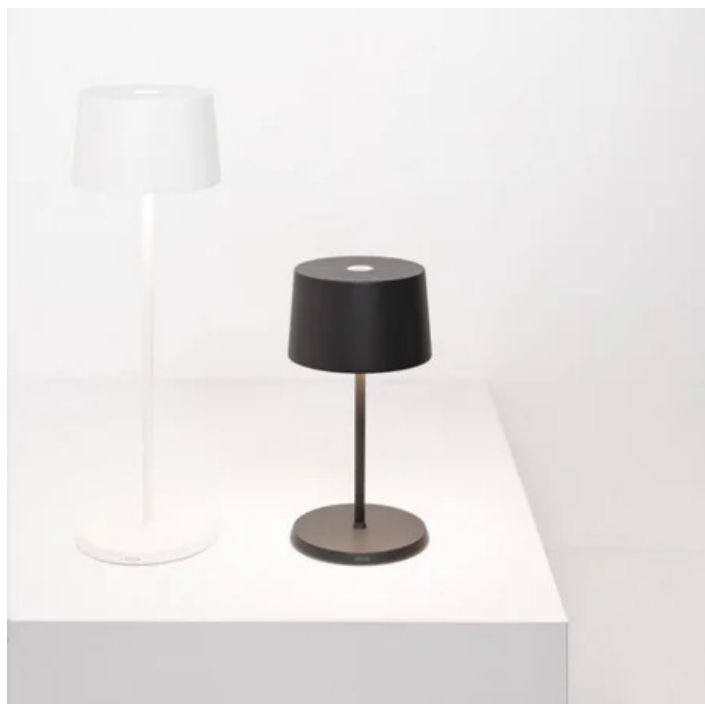

Olivia mini _Table

Olivia mini is a rechargeable battery-powered cordless table lamp. A "touch" control on the head allows switching on/off, dimming, and selecting the color temperature of the light (2700 K or 3000 K). Olivia mini is equipped with the dimmer memory function, which adjusts the light intensity and memorizes the dimmer steps; consequently, every time it is switched on, the light intensity will correspond to that previously set. It is suitable for both indoor and outdoor use. The lamp comes with a contact charging base; battery charger included.

Ø 11 cm
Ø 4,3 in

22 cm
8,7 in

6,8 cm
2,6 in

0,9 cm
0,3 in

Ø 11 cm
Ø 4,3 in

LED sostituibile da utente

dimmable

IP65