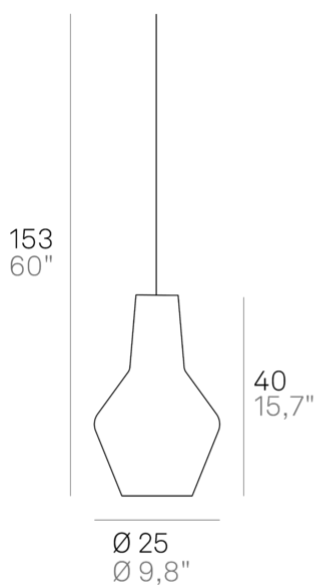

Romeo _suspension

Suspension lamps with diffuser made of mouth-blown glass, handcrafted with "balloton" relief finish, in two shapes and in various colors. Grey painted metal frame, grey fabric cables. Romeo e Giulietta is a customizable product, both in colors and finishes, designed also for modular use.

E27

IP20

LRM01

	01	04
	05	09
	20	

DESIGN IN ITALY BY ZAFFERANO SRL, MADE IN PRC

Zafferano SRL - Viale dell'Industria, 26 31055 Quinto di Treviso - Italy www.zafferanoitalia.com

Romeo _suspension

Lighting specifications