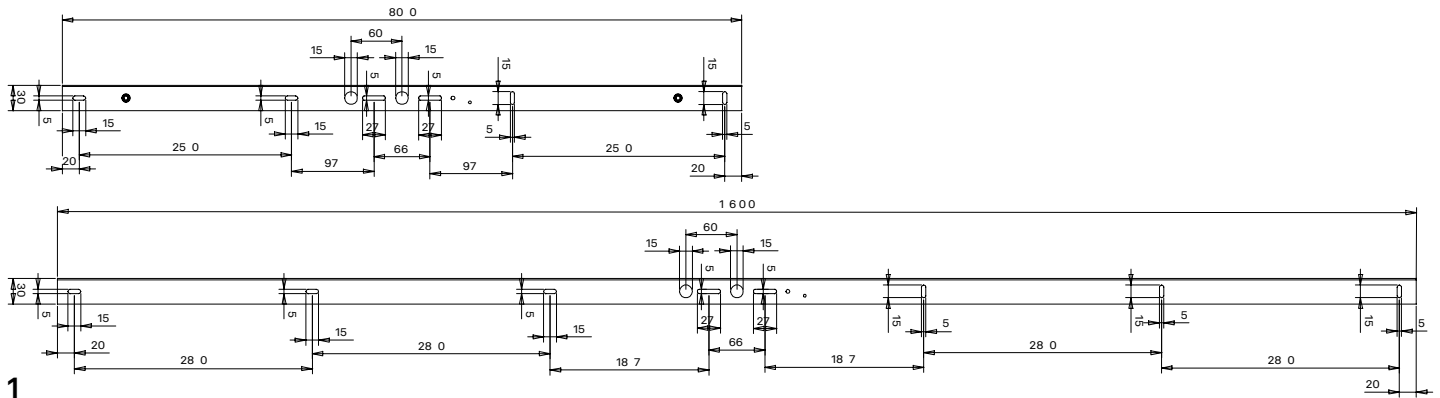

ROMEO E GIULIETTA lampade a sospensione / suspension lamps

**Rosone rettangolare per sospensioni multiple_3-5 luci /
Rectangular canopy for hanging multiple lamps_3-5 lights**

Distanza fori per fissaggio a muro /
Distance holes for wall fixing

1