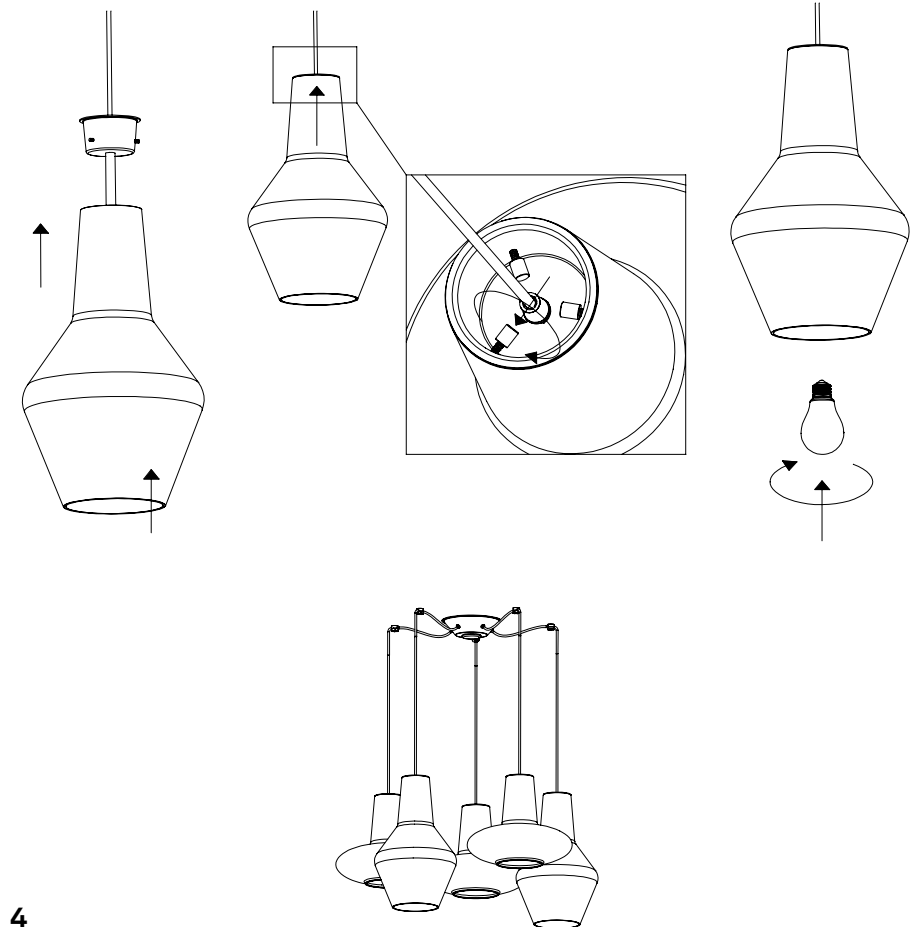

5

Installazione accessorio (LGR0100-LGR0200-LGR0300) per decentamento cavo/
Accessory installation (LGR0100-LGR0200-LGR0300) to off-centre the cable.

6

7

8

9

NON INCLUSO
NOT INCLUDED

Rosone per sospensioni multiple_2-8 luci /
Canopy for hanging multiple lamps_2-8 lights

Distanza fori per fissaggio a muro /
Distance holes for wall fixing

1

3

2

4

ROMEO E GIULIETTA lampade a sospensione / suspension lamps

Rosone singolo_1 luce /
Single canopy_1 light

Distanza fori per fissaggio a muro /
Distance holes for wall fixing

1

2

3

4

5

6

7

 NON INCLUSO
NOT INCLUDED

**Rosone tondo per sospensioni multiple_3-5-7-13 luci /
Round canopy for hanging multiple lamps_3-5-7-13 lights**

Distanza fori per fissaggio a muro /
Distance holes for wall fixing

NON INCLUSO / NOT INCLUDED