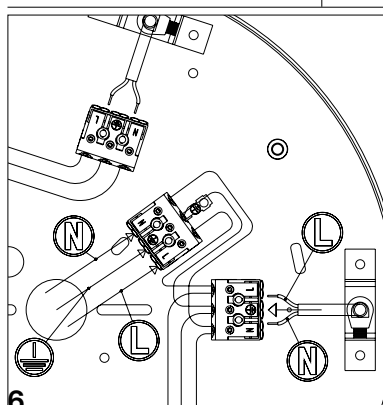

5

Installazione accessorio (LGR0100-LGR0200-LGR0300) per decentamento cavo/
Accessory installation (LGR0100-LGR0200-LGR0300) to off-centre the cable.

6

7

8

9

NON INCLUSO
NOT INCLUDED

Rosone per sospensioni multiple_2-8 luci /
Canopy for hanging multiple lamps_2-8 lights

Distanza fori per fissaggio a muro /
Distance holes for wall fixing

1

3

2

4

ROMEO E GIULIETTA lampade a sospensione / suspension lamps

Rosone singolo_1 luce /
Single canopy_1 light

Distanza fori per fissaggio a muro /
Distance holes for wall fixing

1

2

3

4

5

6

7

 NON INCLUSO
NOT INCLUDED

**Rosone tondo per sospensioni multiple_3-5-7-13 luci /
Round canopy for hanging multiple lamps_3-5-7-13 lights**

Distanza fori per fissaggio a muro /
Distance holes for wall fixing

NON INCLUSO / NOT INCLUDED