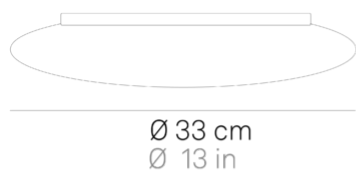

# Mentos \_wall-ceiling

Wall-ceiling and suspension lamps with diffuser in mouth-blown, satin-finish opal triplex glass; matt white painted metal frame. The Mentos collection features a special magnet fixing system for the glass component: this system simplifies and speeds up the installation and is highly practical when standard maintenance is required.

The product is suitable for indoor use only.

11 cm  
4,3 in

Ø 33 cm  
Ø 13 in

Ø 55 cm  
Ø 21,6 in

LED

dimmable

IP20

LD110463