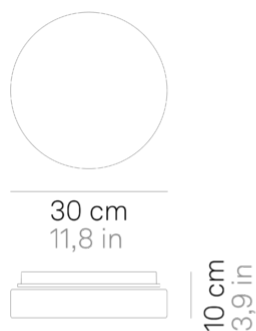

Drum _wall-ceiling

Wall-ceiling lamps with diffuser in mouth-blown, satin-finish opal triplex glass; chlorine-resistant, anti-UV, neutral translucent polycarbonate frame. Twist-lock coupling system for the glass component. The product is suitable for indoor use only; the IP44 rating makes it ideal for use in swimming pools and humid environments in general.

source	LED
type	SMD
total power	12.5 W
power LED	10.5 W
color temperature	3000 K
lumen lamp	1110 lm
lumen LED	1350 lm
beam angle	127°
CRI	> 90
source class	E
dimmer	WI-FI
motion sensor	NO

Electrical specifications