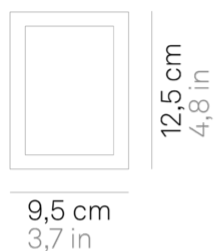

## Home \_wall-ceiling

Wall-ceiling and floor lamps with a matt white, dark grey or corten painted die-cast aluminium frame, a satin-finish white cast glass (wall-ceiling) or transparent polycarbonate (floor) diffuser. The high IP rating (IP54) makes the lamps ideal for indoor and outdoor use.