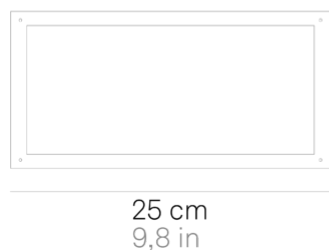

## Home \_wall-ceiling

Wall-ceiling and floor lamps with a matt white, dark grey or corten painted die-cast aluminium frame, a satin-finish white cast glass (wall-ceiling) or transparent polycarbonate (floor) diffuser. The high IP rating (IP54) makes the lamps ideal for indoor and outdoor use.