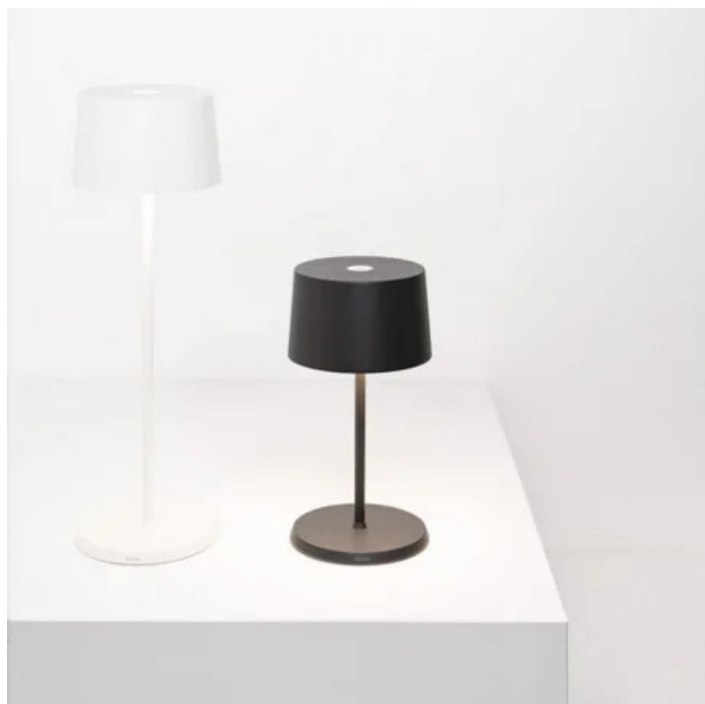

# Olivia mini \_Table

Olivia mini is a rechargeable battery-powered cordless table lamp. A "touch" control on the head allows switching on/off, dimming, and selecting the color temperature of the light (2700 K or 3000 K). Olivia mini is equipped with the dimmer memory function, which adjusts the light intensity and memorizes the dimmer steps; consequently, every time it is switched on, the light intensity will correspond to that previously set. It is suitable for both indoor and outdoor use. The lamp comes with a contact charging base; battery charger included.

Ø 11 cm  
Ø 4,3 in

22 cm  
8,7 in

6,8 cm  
2,6 in

0,9 cm  
0,3 in

Ø 11 cm  
Ø 4,3 in

LED dimmable IP65