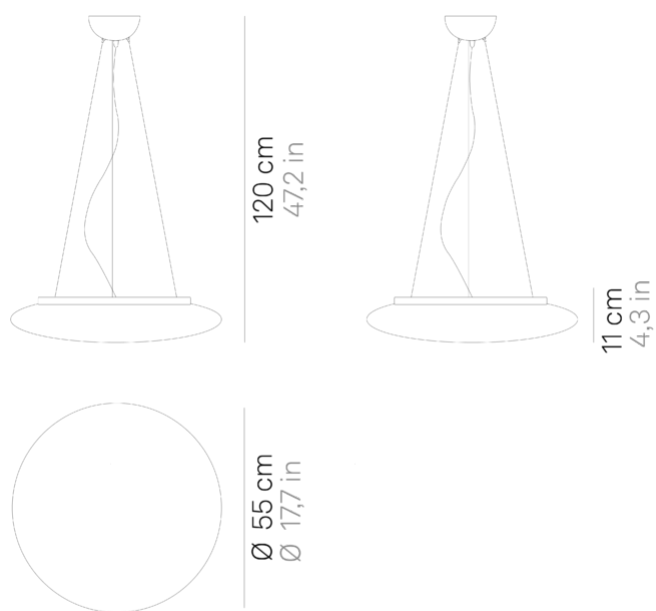

LED

not dimmable

IP20

LD114403

B

DESIGN IN ITALY BY ZAFFERANO SRL, MADE IN PRC

Zafferano SRL - Viale dell'Industria, 26 31055 Quinto di Treviso - Italy www.zafferanoitalia.com