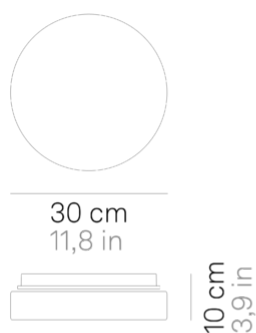

Drum _wall-ceiling

Wall-ceiling lamps with diffuser in mouth-blown, satin-finish opal triplex glass; chlorine-resistant, anti-UV, neutral translucent polycarbonate frame. Twist-lock coupling system for the glass component. The product is suitable for indoor use only; the IP44 rating makes it ideal for use in swimming pools and humid environments in general.