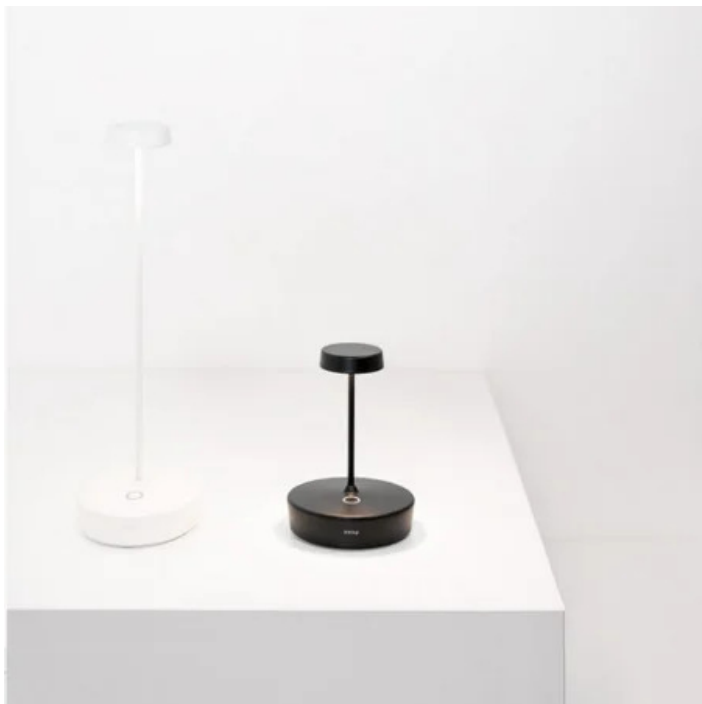

# Swap mini \_Table

Swap mini is a rechargeable battery-powered cordless table lamp. A "touch" control on the base allows switching on/off and dimming. It is suitable for both indoor and outdoor use (except gold and silver finishes). An electronic control system monitors the remaining autonomy and ensures a constant luminous flux until the battery runs out. Recharging is therefore optimized and always properly done. The lamp comes with a contact charging base; the battery charger is not included. Swap mini can be customized choosing from a range of ceramic lampshades, to be purchased separately

Ø 4,9 cm  
Ø 1,9 in

14,8 cm  
5,8 in

1,4 cm  
0,6 in  
2,8 cm  
1,1 in

Ø 10 cm  
Ø 3,9 in

LED IP65