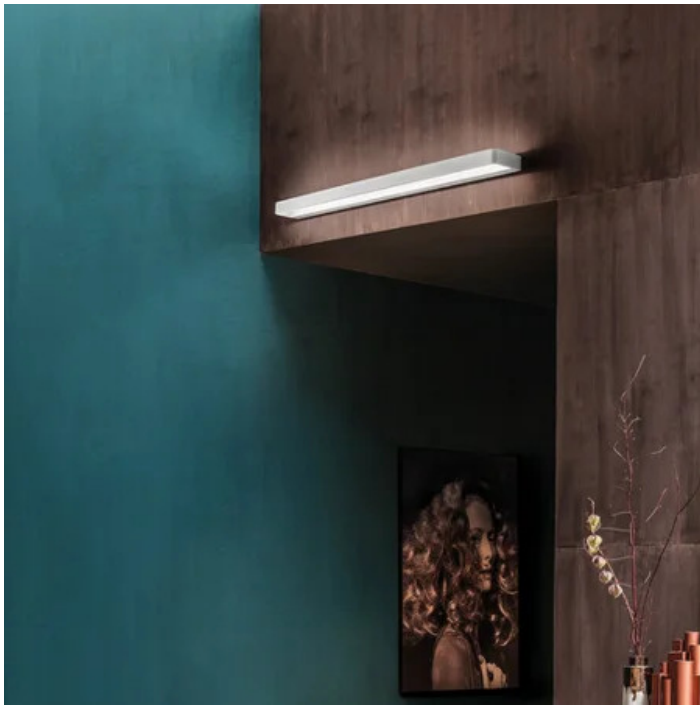

# Stripe \_wall

Wall lamps with a matt white painted die-cast aluminium frame, and a satin-finish opaline polycarbonate diffuser. The Stripe Magneto collection has a special system for fixing the lamp fixture to the support bracket, that simplifies and speeds up the installation. The product is suitable for indoor use only.

131 cm  
51,5 in

9 cm  
3,5 in

3,5 cm  
1,4 in

LED

not dimmable

IP20

**LD0077**

White