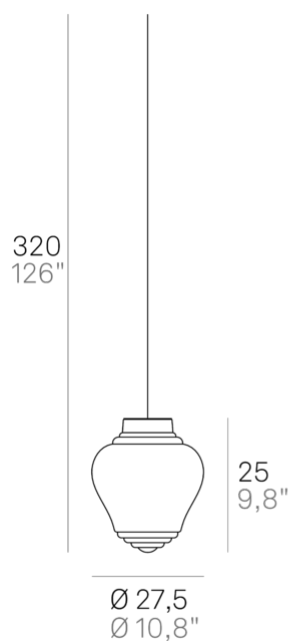

Clyde _suspension

Suspension lamps with glass diffuser, mouthblown in standstill mould, with "rigadin" relief finish, in two shapes and in various colours. Grey painted metal frame, grey fabric cables. Bonnie e Clyde is a customizable product, both in colours and finishes, designed also for modular use.