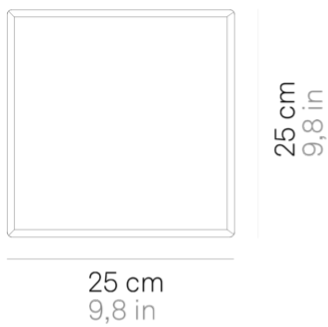

Caorle _wall-ceiling

Wall-ceiling lamps with diffuser in mouthblown, satin-finish opal triplex glass; matt white painted metal frame. The product is suitable for indoor use only.

LED

dimmable

IP20

LD130513

Matte white

DESIGN IN ITALY BY ZAFFERANO SRL, MADE IN PRC
Zafferano SRL - Viale dell'Industria, 26 31055 Quinto di Treviso - Italy www.zafferanoitalia.com

Caorle _wall-ceiling

Lighting specifications

source	LED
type	SMD
total power	12.5 W
power LED	10.5 W
color temperature	3000 K
lumen lamp	1110 lm
lumen LED	1350 lm
beam angle	127°
CRI	> 90
source class	E
dimmer	TRIAC
motion sensor	NO