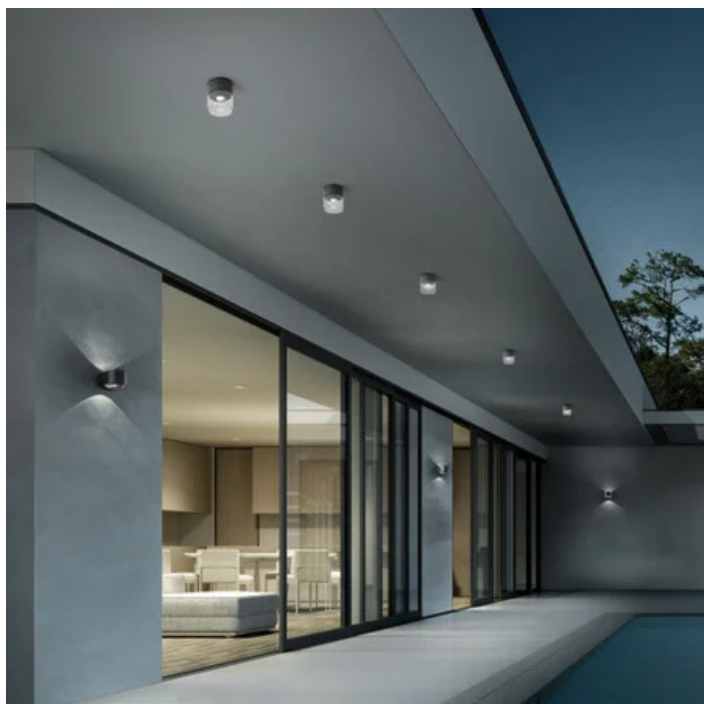

Lens _ceiling

Wall and ceiling lamps with a dark grey or white painted die-cast aluminium frame and a transparent glass diffuser. The high IP rating (IP65) makes the lamps ideal for indoor and outdoor use.