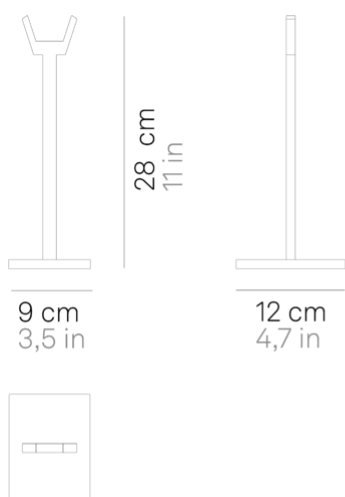

Pencil _Table

Elements that turn Pencil (pg. 178) into a table lamp.
The lighting module can be used in its fixed housing or detached and carried from one place to another.

LD081400

Clear

DESIGN IN ITALY BY ZAFFERANO SRL, MADE IN PRC