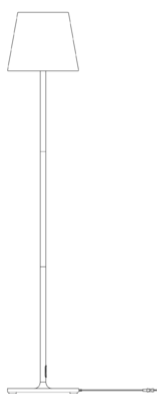

# Poldina 230V \_floor

Table, wall, floor, and suspension lamps with aluminum or die-cast aluminum structure, painted in matt white, corten or dark grey, and transparent polycarbonate diffuser. The light source is LED or E27 incandescent (E27 bulb not included). The LED versions are dimmable; the LED table lamp has the light color temperature selection function. The high IP rating (IP54) makes the wall lamps ideal for indoor and outdoor use.

Ø 28 cm  
Ø 11 in

150 cm  
59 in

23 cm  
9 in

28 cm  
11 in

E27

not dimmable

IP40

# Poldina 230V \_floor

## Lighting specifications

---

source	E27
type	LAMPADINA E27
total power	15 W