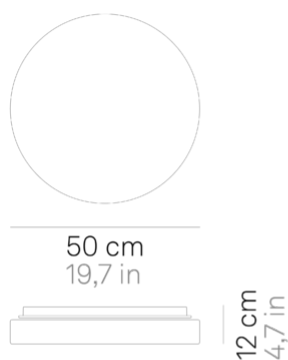

Drum _wall-ceiling

Wall-ceiling lamps with diffuser in mouth-blown, satin-finish opal triplex glass; chlorine-resistant, anti-UV, neutral translucent polycarbonate frame. Twist-lock coupling system for the glass component. The product is suitable for indoor use only; the IP44 rating makes it ideal for use in swimming pools and humid environments in general.

source	LED
type	SMD
total power	29 W
power LED	24 W
color temperature	3000 K
lumen lamp	2070 lm
lumen LED	3000 lm
beam angle	116°
CRI	> 90
source class	E
dimmer	TRIAC
motion sensor	NO

Electrical specifications