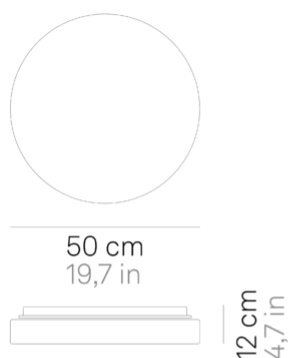

Drum _wall-ceiling

Wall-ceiling lamps with diffuser in mouth-blown, satin-finish opal triplex glass; chlorine-resistant, anti-UV, neutral translucent polycarbonate frame. Twist-lock coupling system for the glass component. The product is suitable for indoor use only; the IP44 rating makes it ideal for use in swimming pools and humid environments in general.