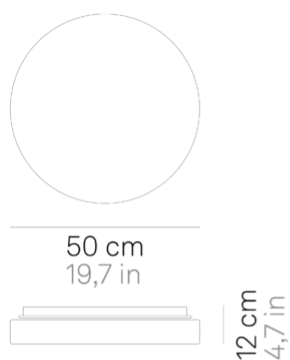

Drum _wall-ceiling

Wall-ceiling lamps with diffuser in mouth-blown, satin-finish opal triplex glass; chlorine-resistant, anti-UV, neutral translucent polycarbonate frame. Twist-lock coupling system for the glass component. The product is suitable for indoor use only; the IP44 rating makes it ideal for use in swimming pools and humid environments in general.

Lighting specifications

source	LED
type	SMD
total power	29 W
power LED	24 W
color temperature	3000 K
lumen lamp	2070 lm
lumen LED	3000 lm
beam angle	116°
CRI	> 90
source class	E
dimmer	DALI
motion sensor	NO