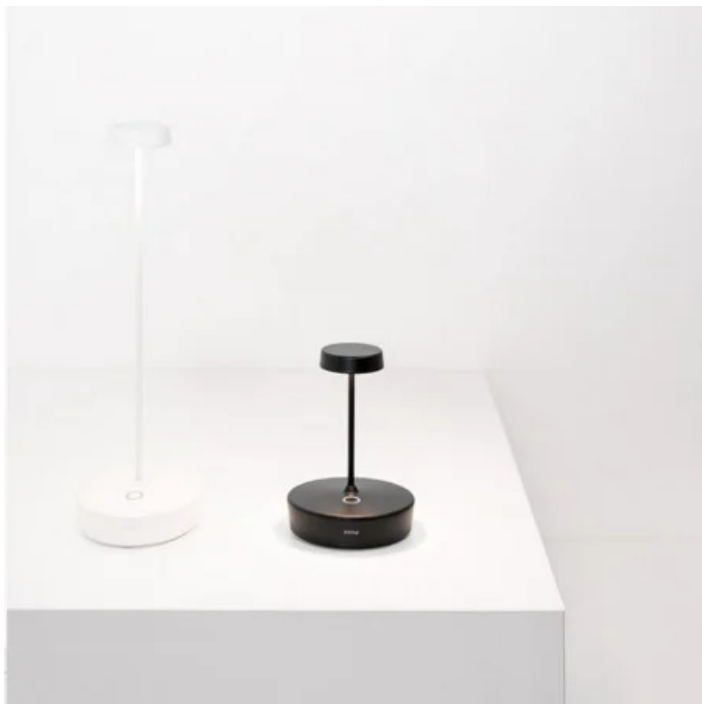

# Swap mini \_Table

Swap mini is a rechargeable battery-powered cordless table lamp. A "touch" control on the base allows switching on/off and dimming. It is suitable for both indoor and outdoor use (except gold and silver finishes). An electronic control system monitors the remaining autonomy and ensures a constant luminous flux until the battery runs out. Recharging is therefore optimized and always properly done. The lamp comes with a contact charging base; the battery charger is not included. Swap mini can be customized choosing from a range of ceramic lampshades, to be purchased separately

Ø 4,9 cm  
Ø 1,9 in

14,8 cm  
5,8 in

1,4 cm  
0,6 in  
2,8 cm  
1,1 in

Ø 10 cm  
Ø 3,9 in

LED dimmable IP65