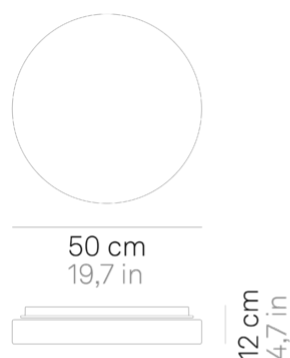

Drum _wall-ceiling

Wall-ceiling lamps with diffuser in mouth-blown, satin-finish opal triplex glass; chlorine-resistant, anti-UV, neutral translucent polycarbonate frame. Twist-lock coupling system for the glass component. The product is suitable for indoor use only; the IP44 rating makes it ideal for use in swimming pools and humid environments in general.

Lighting specifications

source	LED sostituibile da utente
type	SMD
total power	300 W
power LED	24 W
color temperature	3000 K
lumen lamp	2070 lm
lumen LED	3000 lm
beam angle	116°
CRI	> 90
class	E
motion sensor	NO