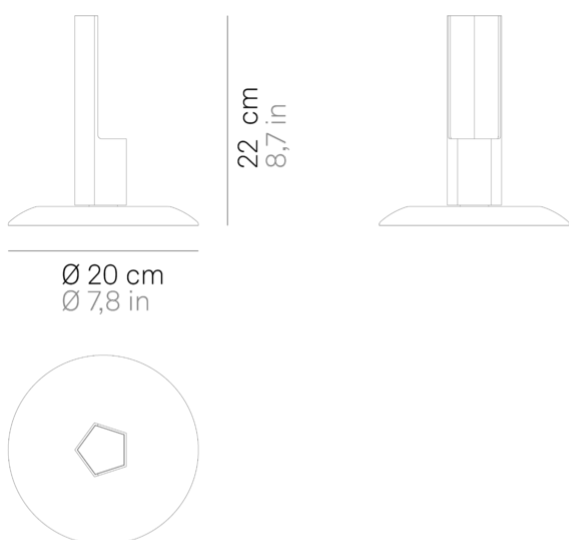

## Pencil \_Floor

A docking station that turns Pencil (pg. 178) into a floor lamp or table lamp. This accessory keeps the lighting module in a perpendicular position in relation to the supporting surface, thereby allowing it to rotate 360° on the longitudinal axis, in both directions. The lighting module can be used in its fixed housing or detached and carried from one place to another. This docking station does not charge the lamp.