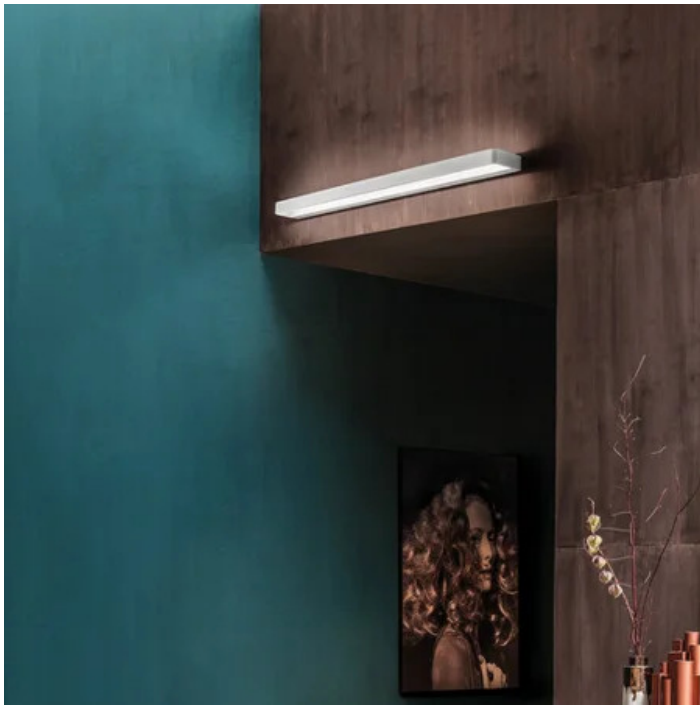

# Stripe \_wall

Wall lamps with a matt white painted die-cast aluminium frame, and a satin-finish opaline polycarbonate diffuser. The Stripe Magneto collection has a special system for fixing the lamp fixture to the support bracket, that simplifies and speeds up the installation. The product is suitable for indoor use only.