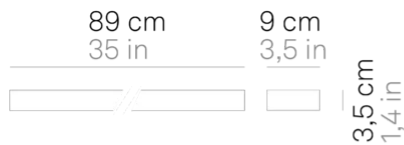

# Stripe \_wall

Wall lamps with a matt white painted die-cast aluminium frame, and a satin-finish opaline polycarbonate diffuser. The Stripe Magneto collection has a special system for fixing the lamp fixture to the support bracket, that simplifies and speeds up the installation. The product is suitable for indoor use only.

## Lighting specifications

---

source	LED sostituibile da tecnico
type	SMD
total power	280 W
power LED	254 W
color temperature	3000 K
lumen lamp	2570 lm
lumen LED	3444 lm
beam angle	100°
CRI	> 90
class	E
motion sensor	NO