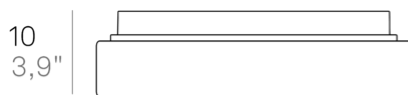

Drum Bayonet _wall-ceiling

Wall-ceiling lamps with diffuser in mouthblown, satin-finish opal triplex glass, and white painted metal frame. Twist-lock system for the glass component. The product is suitable for indoor use only.

Lighting specifications

| | |
|-------------------|---------|
| source | LED |
| type | SMD |
| total power | 12.5 W |
| power LED | 10.5 W |
| color temperature | 3000 K |
| lumen lamp | 1110 lm |
| lumen LED | 1350 lm |
| beam angle | 127° |
| CRI | > 90 |
| source class | E |
| dimmer | WI-FI |
| motion sensor | NO |