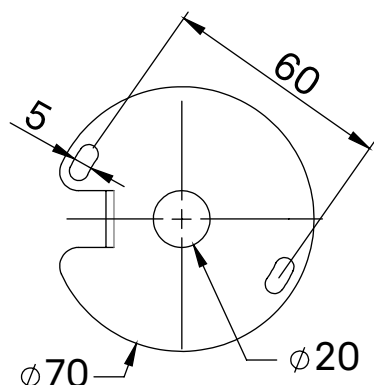

A) Installation and maintenance must be done when full power is switched off. All operations should be performed by a specialized technician. Disconnect the general power switch before starting the installation work. **B)** Modifications or handling of the product and the non-respect of the information below may be dangerous. **C)** The unit can reach high temperatures during operation and therefore any kind of physical contact must be avoided. **D)** Product with IP40 rating are not suitable for outdoor areas. **E)** Cleaning of all metal and plastic surfaces using a soft dry cloth. **F)** The company Zafferano assumes no responsibility for damages caused by a product installed not in accordance with instructions.

Distanza fori per fissaggio a muro
Distance holes for wall fixing

1