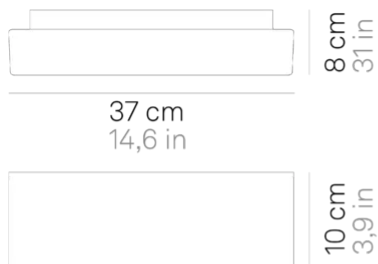

Stand _wall

Wall-ceiling lamp with diffuser in mouthblown, satin-finish opal triplex glass; matt white painted metal frame. The product is suitable for indoor use only.

LED

not dimmable

IP20

LD300103

Matte white

For more information visit www.zafferanoitalia.com

Stand _wall

Lighting specifications

source	LED
type	SMD
total power	20 W
power LED	19.4 W
color temperature	3000 K
lumen lamp	960 lm
lumen LED	2926 lm
beam angle	130°
CRI	> 80
source class	D
motion sensor	NO