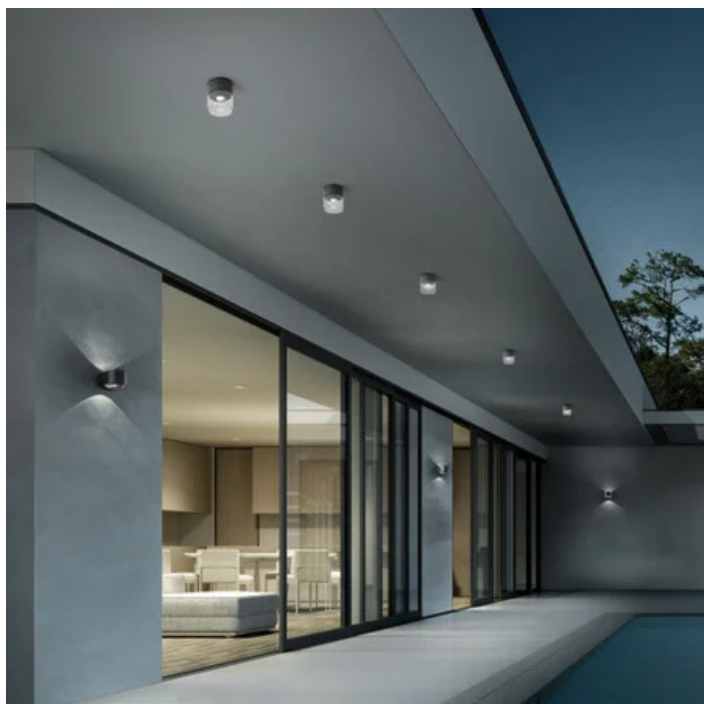

Lens _wall

Wall and ceiling lamps with a dark grey or white painted die-cast aluminium frame and a transparent glass diffuser. The high IP rating (IP65) makes the lamps ideal for indoor and outdoor use.