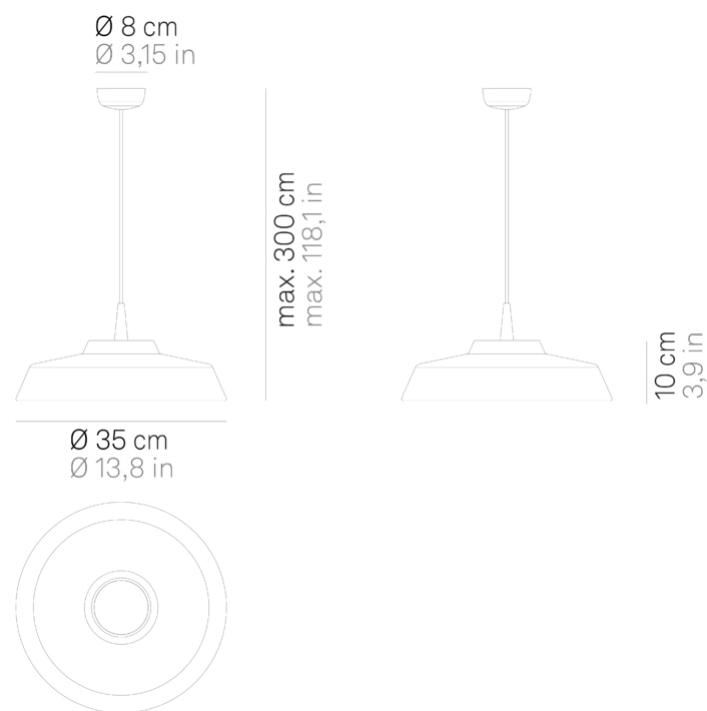

Circus _suspension

Suspension lamp created by combining the model Baby with Made in Italy ceramic diffusers. The diffuser is hand-decorated on the outside with a black and white striped pattern; the inside is white or decorated in a solid color (blue, red, yellow or green). The lamp is also designed for modular use. Suitable for indoor use only.

LED IP40

CIR11

	White	00		Blue	01
	Red	02		Yellow	04
	Green	05			

DESIGN IN ITALY BY ZAFFERANO SRL, MADE IN PRC
Zafferano SRL - Viale dell'Industria, 26 31055 Quinto di Treviso - Italy
www.zafferanoitalia.com

Circus _suspension

Lighting specifications

source	LED
type	SMD
total power	8.0 W
power LED	8.0 W
color temperature	3000 K
lumen lamp	511 lm
lumen LED	678 lm
beam angle	162°
CRI	> 90
source class	G
dimmer	TRIAC
motion sensor	NO