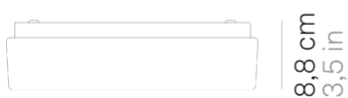

Caorle _wall-ceiling

Wall-ceiling lamps with diffuser in mouthblown, satin-finish opal triplex glass; matt white painted metal frame. The product is suitable for indoor use only.

LED sostituibile da utente

dimmable

IP20

LD130613

DESIGN IN ITALY BY ZAFFERANO SRL, China

Zafferano SRL - Viale dell'Industria, 26 31055 Quinto di Treviso
- Italy www.zafferanoitalia.com

Caorle _wall-ceiling

Lighting specifications

source	LED sostituibile da utente
type	SMD
total power	185 W
power LED	17 W
color temperature	3000 K
lumen lamp	1510 lm
lumen LED	2100 lm
beam angle	122°
CRI	> 90
class	E
dimmer	TRIAC
motion sensor	NO