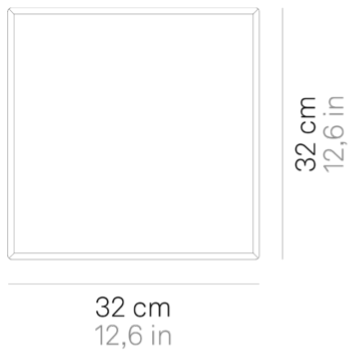

Caorle _wall-ceiling

Wall-ceiling lamps with diffuser in mouthblown, satin-finish opal triplex glass; matt white painted metal frame. The product is suitable for indoor use only.

LED sostituibile da utente

dimmable

IP20

LD130613

DESIGN IN ITALY BY ZAFFERANO SRL, China

Zafferano SRL - Viale dell'Industria, 26 31055 Quinto di Treviso
- Italy www.zafferanoitalia.com

Caorle _wall-ceiling

Lighting specifications

source	LED sostituibile da utente
type	SMD
total power	185 W
power LED	17 W
color temperature	3000 K
lumen lamp	1510 lm
lumen LED	2100 lm
beam angle	122°
CRI	> 90
class	E
dimmer	TRIAC
motion sensor	NO