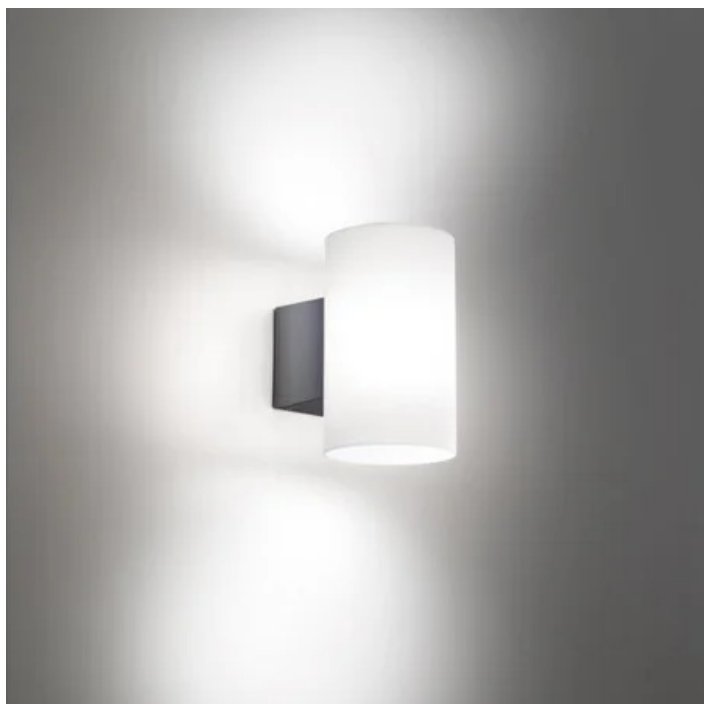

## Bianca \_wall

Wall lamp with a matt white or dark grey painted die-cast aluminum frame and a satin-finish white polycarbonate diffuser. The high IP rating (IP54) makes the lamp ideal for indoor and outdoor use.

LED

not dimmable

IP54

LD0180

|   |       |           |   |           |           |
|---|-------|-----------|---|-----------|-----------|
|  | White | <b>B3</b> |  | Dark gray | <b>G3</b> |
|---|-------|-----------|---|-----------|-----------|

# Bianca \_wall