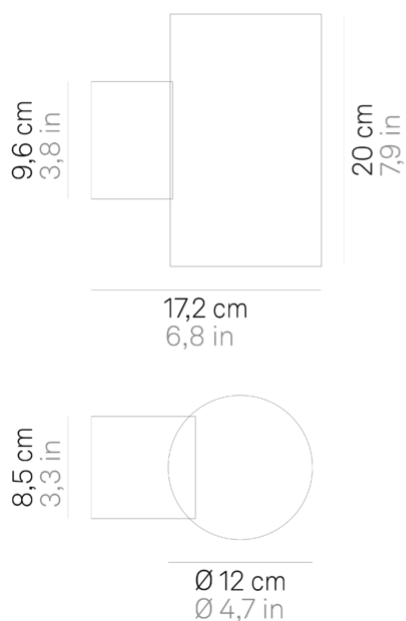

## Bianca \_wall

Wall lamp with a matt white or dark grey painted die-cast aluminum frame and a satin-finish white polycarbonate diffuser. The high IP rating (IP54) makes the lamp ideal for indoor and outdoor use.

## Lighting specifications

---

|                   |         |
|-------------------|---------|
| source            | LED     |
| type              | SMD     |
| total power       | 11.5 W  |
| power LED         | 9 W     |
| color temperature | 3000 K  |
| lumen lamp        | 932 lm  |
| lumen LED         | 1352 lm |
| beam angle        | 250°    |
| CRI               | > 80    |
| source class      | D       |
| motion sensor     | NO      |