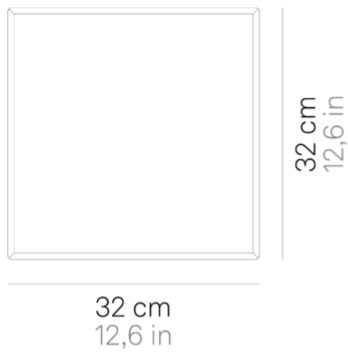

DESIGN IN ITALY BY ZAFFERANO SRL, MADE IN PRC
Zafferano SRL - Viale dell'Industria, 26 31055 Quinto di Treviso - Italy
www.zafferanoitalia.com