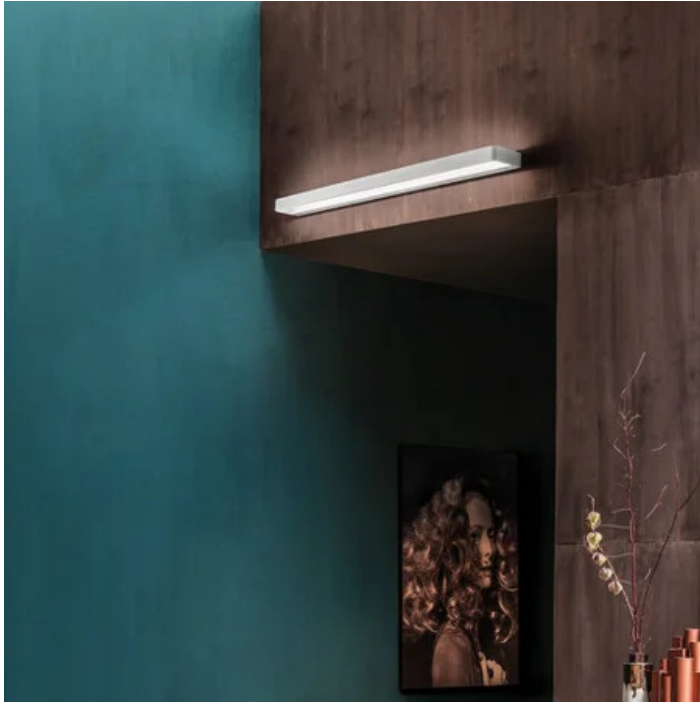

Stripe _wall

Wall lamps with a matt white painted die-cast aluminium frame, and a satin-finish opaline polycarbonate diffuser. The Stripe Magneto collection has a special system for fixing the lamp fixture to the support bracket, that simplifies and speeds up the installation. The product is suitable for indoor use only.

38 cm
14,9 in

9 cm
3,5 in

3,5 cm
1,4 in

LED

not dimmable

IP20

LD0071

White