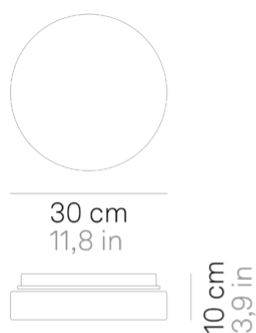

## Drum \_wall-ceiling

Wall-ceiling lamps with diffuser in mouth-blown, satin-finish opal triplex glass; chlorine-resistant, anti-UV, neutral translucent polycarbonate frame. Twist-lock coupling system for the glass component. The product is suitable for indoor use only; the IP44 rating makes it ideal for use in swimming pools and humid environments in general.

## Lighting specifications

---

source	LED sostituibile da utente
type	SMD
total power	125 W
power LED	105 W
color temperature	3000 K
lumen lamp	1110 lm
lumen LED	1350 lm
beam angle	127°
CRI	> 90
class	E
dimmer	TRIAC
motion sensor	NO