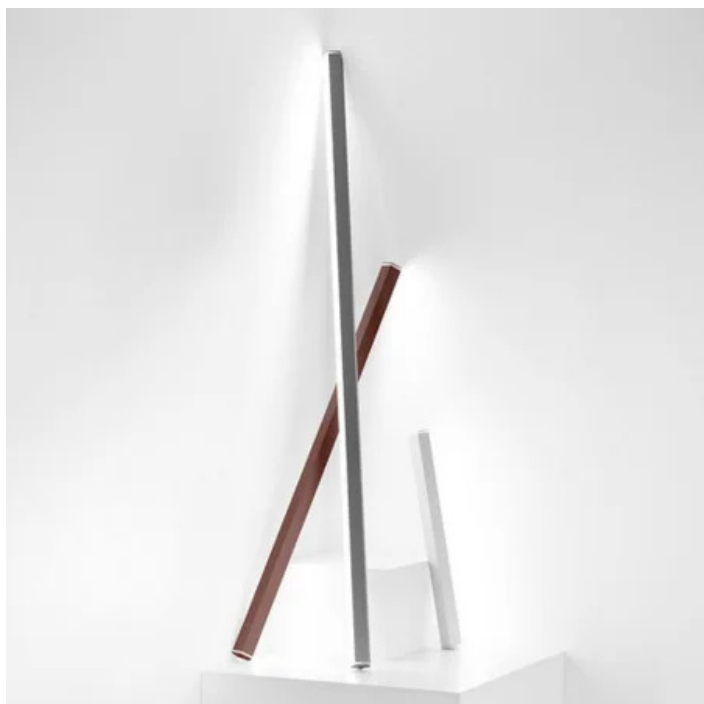

## Pencil \_Lighting module

Pencil is a battery-operated portable and rechargeable lighting module, available in three sizes. A "touch" control on one end allows switching on/off, dimming (4-step: 100%, 60%, 30%, 6%) and selecting the color temperature of the light (2700 K, 3150 K or 4000 K). It is suitable for both indoor and outdoor use and salt spray resistant (1500 h). An electronic control system monitors the remaining autonomy and ensures a constant luminous flux until the battery runs out. Recharging is therefore optimized and always properly done. The lighting module can be recharged in two ways: either with the battery charger (pg. 182) or in the docking station, connected to a battery charger (pg. 184). The battery charger is not included.

5,4 cm  
2,1 in

50 cm  
19,6 in

LED dimmable IP65