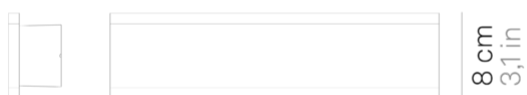

Riga _wall-ceiling

Wall-ceiling and suspension lamps with a matt white or dark grey painted aluminium frame and a satin-finish polycarbonate diffuser. The suspension lamp is suitable for indoor use only; the wall-ceiling lamp has a high IP rating (IP54) that makes it ideal for indoor and outdoor use.

LED

dimmable

IP54

LD0108

 White	B3	 Dark gray	G3
---	-----------	---	-----------

5,5 cm
2,2 in

30,5 cm
12 in

DESIGN IN ITALY BY ZAFFERANO SRL, MADE IN MADE IN PRC

Zafferano SRL - Viale dell'Industria, 26 31055 Quinto di Treviso - Italy www.zafferanoitalia.com

Riga _wall-ceiling

Lighting specifications

source	LED
type	SMD
total power	2x9.5 W
power LED	2x7.3 W
color temperature	3000 K
lumen lamp	2x420 lm
lumen LED	2x734 lm
beam angle	120°
CRI	> 90
source class	F
dimmer	TRIAC
motion sensor	NO