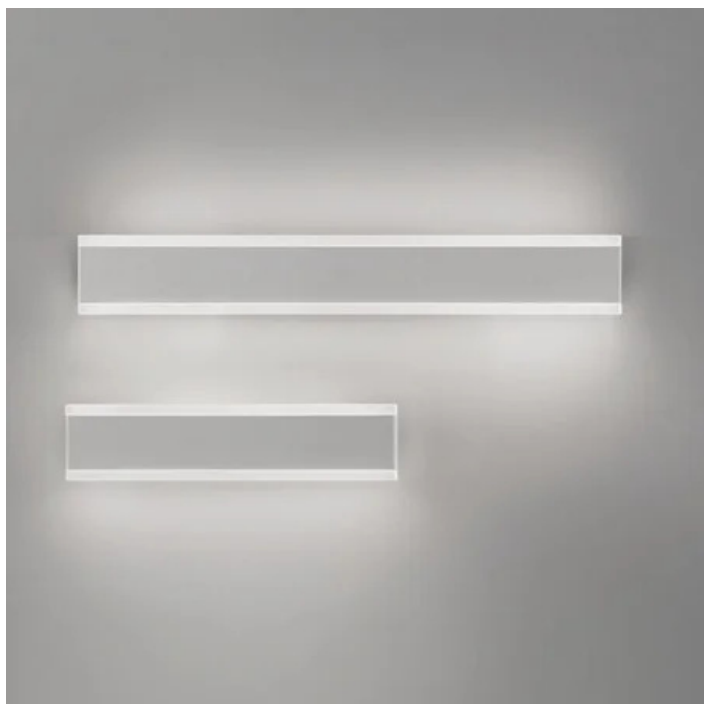

Riga _wall-ceiling

Wall-ceiling and suspension lamps with a matt white or dark grey painted aluminium frame and a satin-finish polycarbonate diffuser. The suspension lamp is suitable for indoor use only; the wall-ceiling lamp has a high IP rating (IP54) that makes it ideal for indoor and outdoor use.

LED

dimmable

IP54

LD0108

 White	B3	 Dark gray	G3
---	-----------	---	-----------

5,5 cm
2,2 in

30,5 cm
12 in

DESIGN IN ITALY BY ZAFFERANO SRL, MADE IN MADE IN PRC