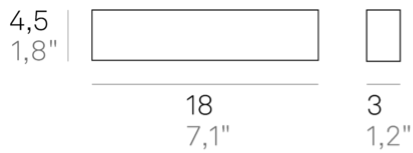

Slat _wall

Wall and floor lamps with a matt white, dark grey or corten painted die-cast aluminium frame and a satin finish polycarbonate diffuser. The high IP rating (IP54 and IP65) makes the lamps ideal for indoor and outdoor use.

Lighting specifications

source	LED
type	SMD
total power	4.0 W
power LED	3.1 W
color temperature	3000 K
lumen lamp	383 lm
lumen LED	470 lm
beam angle	70°
CRI	> 90
source class	F
motion sensor	NO

Electrical specifications