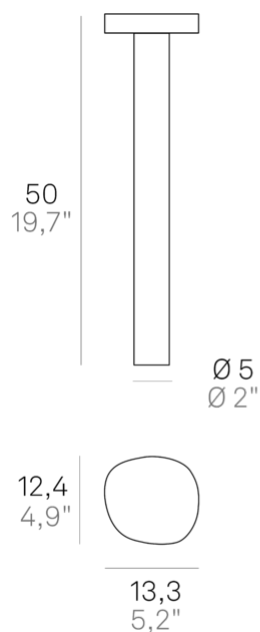

Ciottolo _bollard

Wall and floor lamps with a dark grey or corten painted die-cast aluminium frame and a satinfinish opaline polycarbonate diffuser. The high IP rating (IP54) makes the lamps ideal for indoor and outdoor use.

Ciottolo _bollard

Lighting specifications

source	LED non sostituibile
type	SMD
total power	70 W
power LED	70 W
color temperature	3000 K
lumen lamp	300 lm
lumen LED	890 lm
beam angle	90°
CRI	> 80
class	E
motion sensor	NO