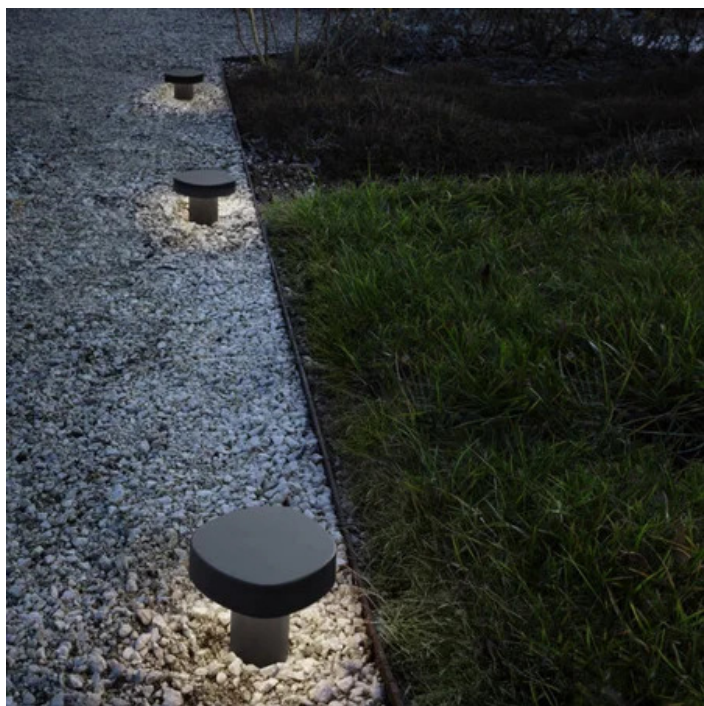

Ciottolo _bollard

Wall and floor lamps with a dark grey or corten painted die-cast aluminium frame and a satinfinish opaline polycarbonate diffuser. The high IP rating (IP54) makes the lamps ideal for indoor and outdoor use.

Ciottolo _bollard

Lighting specifications

source	LED non sostituibile
type	SMD
total power	70 W
power LED	70 W
color temperature	3000 K
lumen lamp	300 lm
lumen LED	890 lm
beam angle	90°
CRI	> 80
class	E
motion sensor	NO