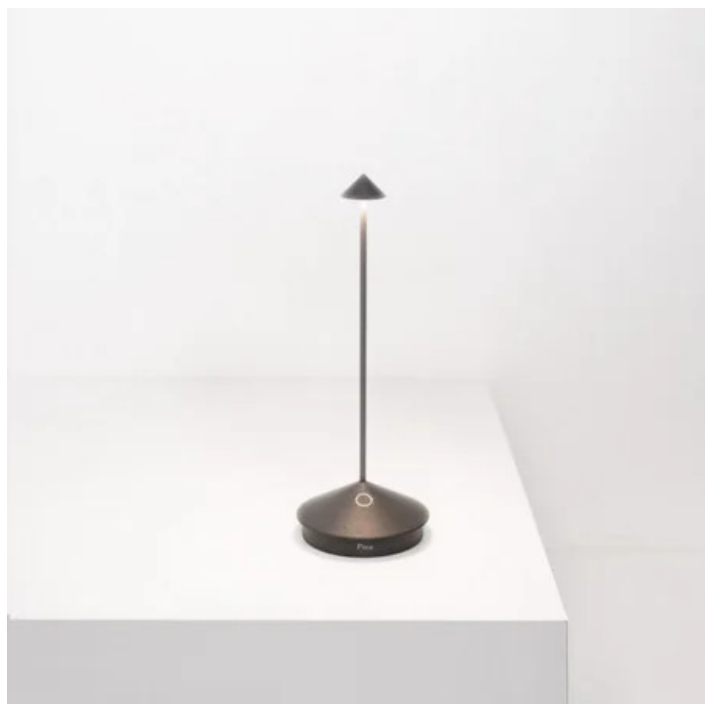

Pina _Table

Pina is a rechargeable battery-powered cordless table lamp. A "touch" control on the base allows switching on/off and dimming. It is suitable for both indoor and outdoor use (except gold, silver and copper finishes). An electronic control system monitors the remaining autonomy and ensures a constant luminous flux until the battery runs out. Recharging is therefore optimized and always properly done. The lamp comes with a contact charging base; battery charger included. Pina can be accessorized with a floor stand or a ceramic tray, to be purchased separately

Ø 3,4 cm
Ø 1,3 in

29 cm
11,4 in

1,7 cm
0,6 in

4,4 cm
1,7 in

Ø 10,5 cm
Ø 4,1 in

LED non sostituibile

dimmable

IP54

LD1650

	White	B3		Black	D3
	Dark gray	N3			R3
	Sand	S3		Silver color leaf	BFA
			Not suitable for outdoor use		
	Gold color leaf	BFO		Copper color leaf	RFR
	Not suitable for outdoor use		Not suitable for outdoor use		
	use		use		
	Black - Gold color leaf	DFO			
	Not suitable for outdoor use				
	use				

Ø 245 cm • 33 cm • 50/60 Hz

■ White with 01
Black reagent

■ Navy blue - 02
Blue

■ Sand - Light 03
blue