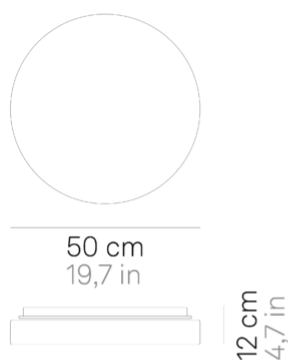

Drum _wall-ceiling

Wall-ceiling lamps with diffuser in mouth-blown, satin-finish opal triplex glass; chlorine-resistant, anti-UV, neutral translucent polycarbonate frame. Twist-lock coupling system for the glass component. The product is suitable for indoor use only; the IP44 rating makes it ideal for use in swimming pools and humid environments in general.

Lighting specifications

source	LED sostituibile da utente
type	SMD
total power	29 W
power LED	24 W
color temperature	3000 K
lumen lamp	2070 lm
lumen LED	3000 lm
beam angle	116°
CRI	> 90
class	E
dimmer	WI-FI
motion sensor	NO