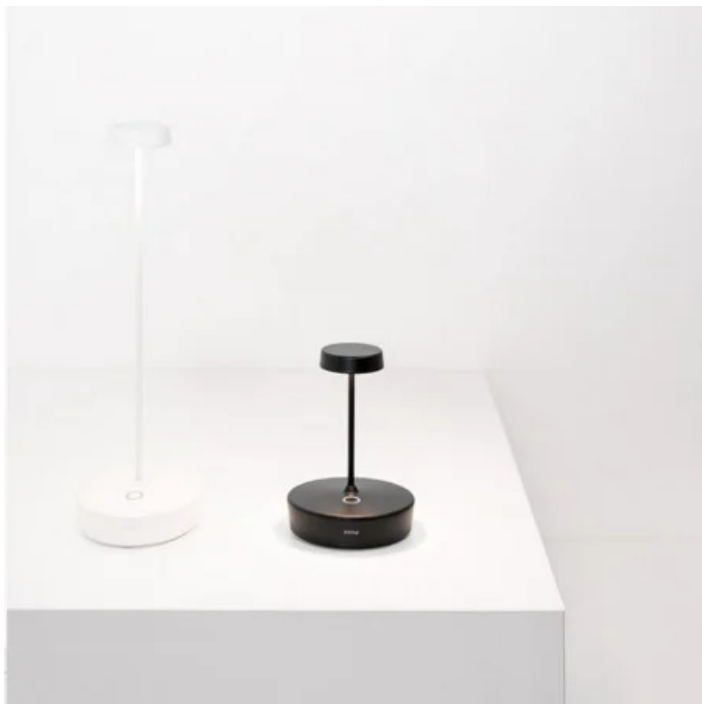

# Swap mini \_Table

Swap mini is a rechargeable battery-powered cordless table lamp. A "touch" control on the base allows switching on/off and dimming. It is suitable for both indoor and outdoor use (except gold and silver finishes). An electronic control system monitors the remaining autonomy and ensures a constant luminous flux until the battery runs out. Recharging is therefore optimized and always properly done. The lamp comes with a contact charging base; the battery charger is not included. Swap mini can be customized choosing from a range of ceramic lampshades, to be purchased separately

Ø 4,9 cm  
Ø 1,9 in

14,8 cm  
5,8 in

1,4 cm  
0,6 in  
2,8 cm  
1,1 in

Ø 10 cm  
Ø 3,9 in

LED IP65

## LD1131

	Black	<b>N3</b>		White	<b>B3</b>
	Glossy chrome	<b>C3</b>		Glossy gold	<b>O3</b>
<small>Not suitable for outdoor use</small>			<small>Not suitable for outdoor use</small>		
		<b>R3</b>			