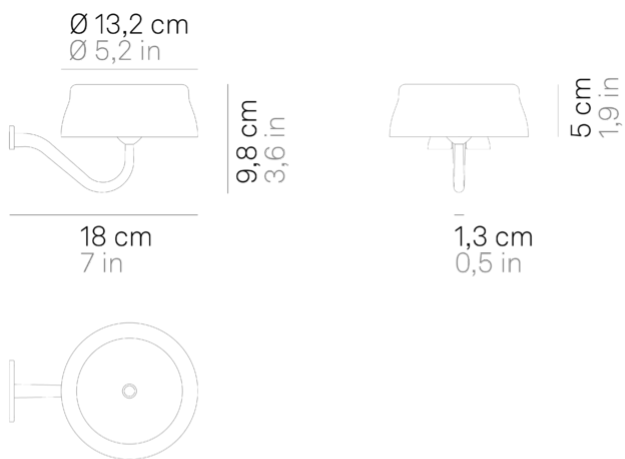

# Sister Light \_Wall

LED

dimmable

IP65

## Lighting specifications

source	LED
type	SMD
total power	3.2 W
power LED	2.3 W
color temperature	2200 - 2700 - 3000 - 4000 K
lumen lamp	180 - 200 - 214 - 262 lm
lumen LED	250 - 275 - 296 - 338 lm
beam angle	100°
CRI	> 90
class	D
dimmer	TOUCH DIMMER
motion sensor	NO

### LD0300UC

4.4 cm • 4.4 cm • 3.6 cm • IP20  
• 100-240V • 50/60 Hz

■ Black

### LD0350RP

33 cm • 51 cm • 5.8 cm • 3.2 W  
• IP20 • 100-240V • 50/60 Hz

■ Black