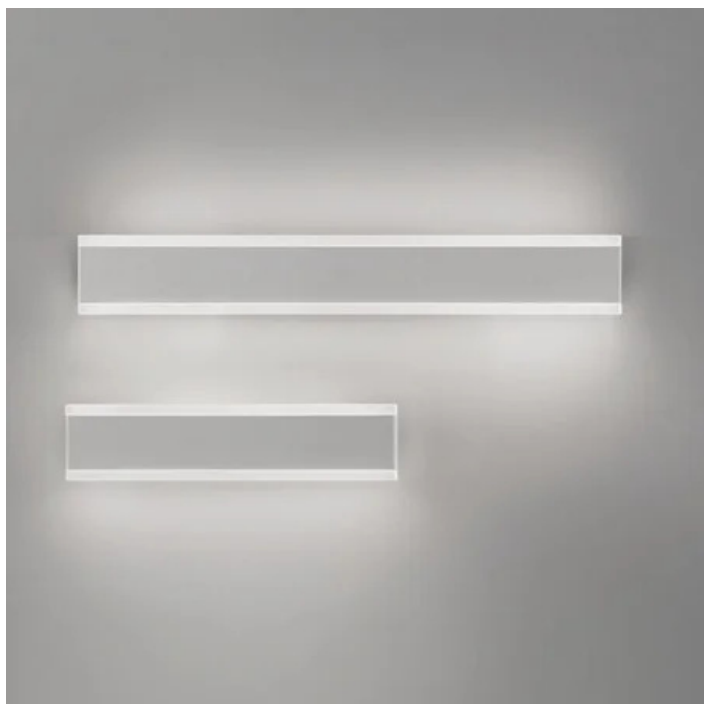

Riga _wall-ceiling

Wall-ceiling and suspension lamps with a matt white or dark grey painted aluminium frame and a satin-finish polycarbonate diffuser. The suspension lamp is suitable for indoor use only; the wall-ceiling lamp has a high IP rating (IP54) that makes it ideal for indoor and outdoor use.

4 cm
1,6 in

50,5 cm
19,8 in

LED non sostituibile

dimmable

IP54

LD0109

White	B3	Dark gray	G3
-------	----	-----------	----

DESIGN IN ITALY BY ZAFFERANO SRL, China