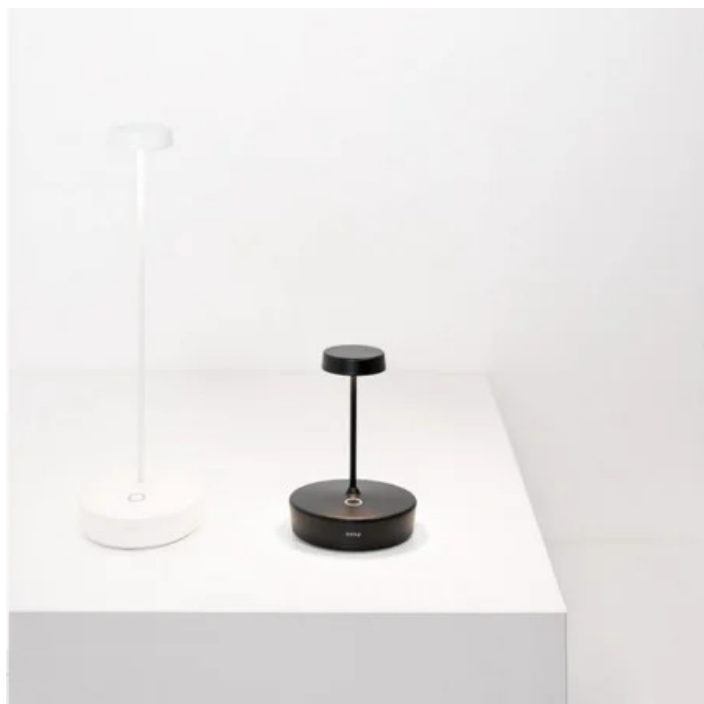

# Swap mini \_Table

Swap mini is a rechargeable battery-powered cordless table lamp. A "touch" control on the base allows switching on/off and dimming. It is suitable for both indoor and outdoor use (except gold and silver finishes). An electronic control system monitors the remaining autonomy and ensures a constant luminous flux until the battery runs out. Recharging is therefore optimized and always properly done. The lamp comes with a contact charging base; the battery charger is not included. Swap mini can be customized choosing from a range of ceramic lampshades, to be purchased separately

Ø 4,9 cm  
Ø 1,9 in

14,8 cm  
5,8 in

1,4 cm  
0,6 in  
2,8 cm  
1,1 in

Ø 10 cm  
Ø 3,9 in

LED non sostituibile

dimmable

IP65