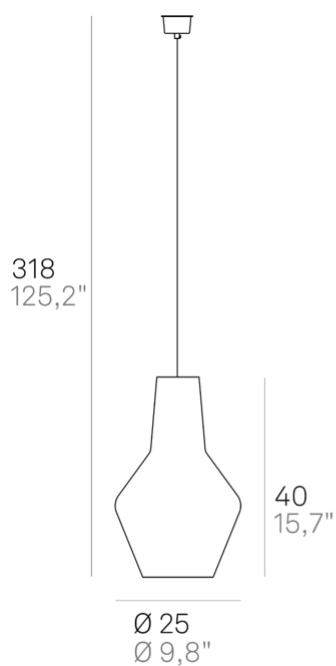

Romeo _suspension

Suspension lamps with diffuser made of mouth-blown glass, handcrafted with "balloton" relief finish, in two shapes and in various colors. Grey painted metal frame, grey fabric cables. Romeo e Giulietta is a customizable product, both in colors and finishes, designed also for modular use.