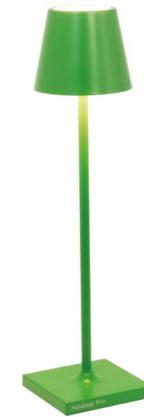

LD0490V3
Verde mela
Apple green
RAL 6018