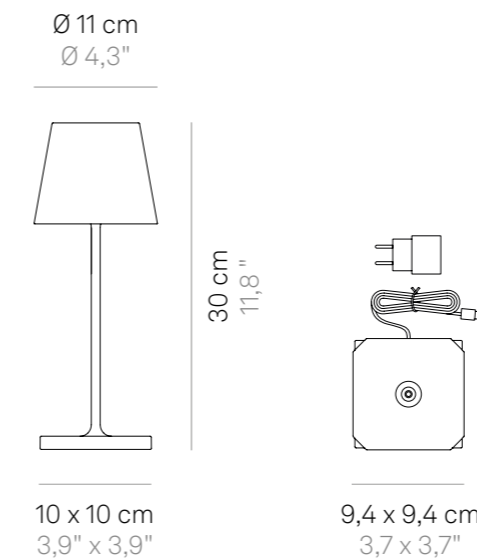

Poldina mini è una lampada a batteria portatile e ricaricabile da tavolo. È dotata di base di ricarica a contatto, touch dimmer. La lampada è dotata inoltre della funzione di selezione della temperatura di colore della luce tra 2200K, 2700K e 3000K (bianco dinamico).

Poldina mini is a battery-operated portable and rechargeable table lamp. It is equipped with contact charging base and dimmer touch control. The lamp is equipped also with a light color temperature selection function, 2200K, 2700K or 3000K (dynamic white).

Accessori inclusi Accessories included

Base di ricarica a contatto
Contact charging base

Avvertenze Remarks

Le lampade con finitura foglia color oro, foglia color argento e foglia color rame e con finitura galvanica lucida oro e cromo non sono adatte per uso esterno. The lamps with gold color leaf, silver color leaf and copper color leaf finish and with gold and chrome glossy galvanic finish are not suitable for outdoor use.