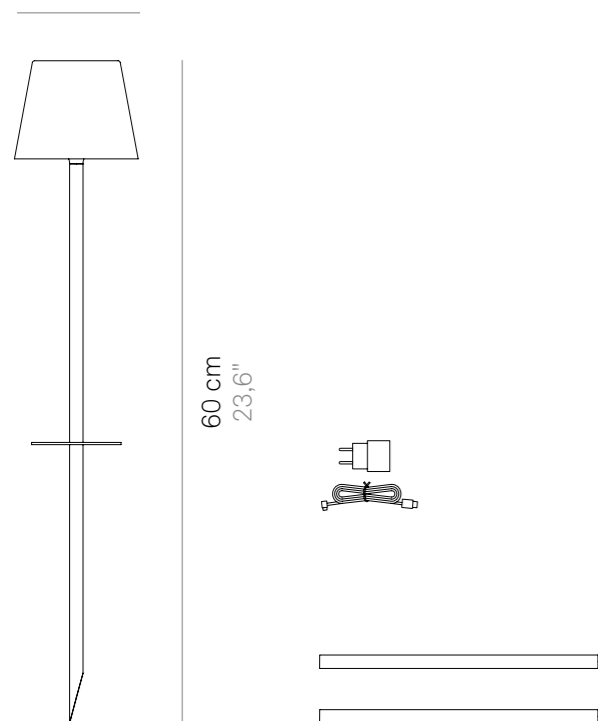

Dati tecnici

Technical data

LED DIMMER • 2,2W • 188lm
3000K • IP54 • CRI>80
100-240V • 50-60Hz • 5Vdc max 1A

Ø 11 cm
Ø 4,3"

Ø 1,2 cm
Ø 0,4"

25 cm
9,8"

Pacco batteria al litio ricaricabile e sostituibile
Rechargeable and replaceable lithium battery pack

Durata di circa 9 h alla massima potenza
Battery lasts about 9 h at full power

Ricarica con cavo USB-C
Rechargeable with a USB-C cable

Tempo di ricarica a 1A: 6-8 h
Charging time at 1A: 6-8 h

Corpo in pressofusione di alluminio verniciato
Painted die-cast aluminium fixture

Diffusore in policarbonato
Polycarbonate diffuser

Adatta all'uso esterno (lampada IP54) e interno
(lampada su base di ricarica IP20) → legenda pag. 178
Suitable for outdoor (lamp IP54) and indoor use
(lamp on charging base IP20) → legend pg. 178

Avvertenze

Remarks

La stabilità della lampada è garantita con l'uso
di massimo tre prolunghe
The stability of the lamp is guaranteed when using
three extensions maximum

La testa della lampada può essere svitata per
avvicinarla a una fonte di alimentazione, facilitando
l'operazione di ricarica.
The head can be removed from the body of the lamp
for easier recharging.

Accessori inclusi

Accessories included

Caricatore con entrata USB-C
Charger with a USB-C input

1 x Prolunga stelo
1 x Stem extension

Non inclusi → pag. 169

Not included → pg. 169

Prolunga stelo aggiuntiva
Additional stem extension