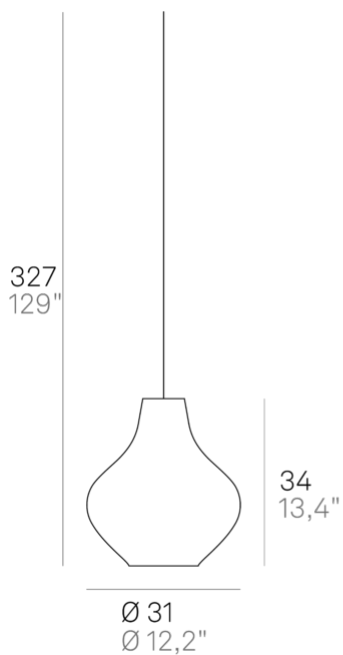

Sixties _suspension

Suspension lamp with diffuser in mouth-blown, satin-finish opal triplex glass, white painted metal frame and white fabric cables. Sixties is a customizable product, both in colours and finishes, designed also for modular use. The product is suitable for indoor use only.