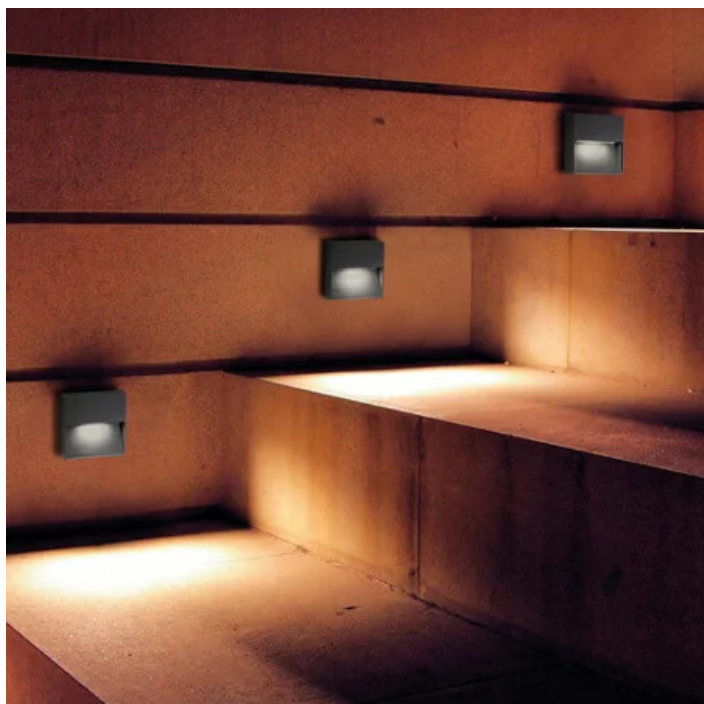

Bottom _wall

Wall lamps with a matt white or dark grey painted die-cast aluminium frame and a satin finish polycarbonate diffuser. The high IP rating (IP54) makes the lamps ideal for indoor and outdoor use.

8 cm
3,1 in

20 cm
7,9 in

3,2 cm
1,2 in

LED sostituibile da tecnico

not dimmable

IP54

LD0232

 White	B3	 Dark gray	G3
---	-----------	---	-----------